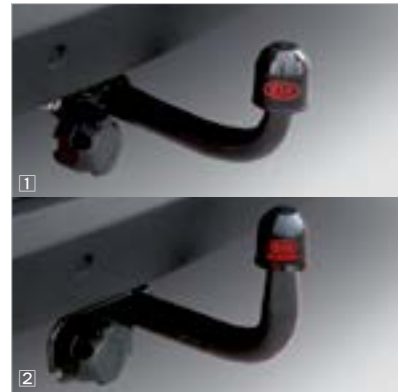

Accessory overview

Kia Sportage SL 2010

Tow bar, vertical detachable
3W281ADE00

Tow bar, horizontal detachable
3W281ADE01

Tow bar fixed
1. 3W280ADE01
2. 3W280ADE00

Tow bar wiring kit
3W621ADE01CP (13-pole)
3W620ADE01CP (7-pole)
55621ADE00 (+ 15 extension kit for 13-pole)