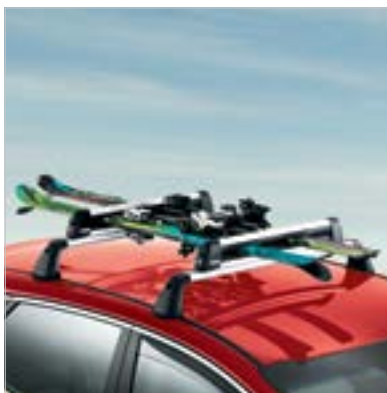

FreeRide bike carrier
 55701SBA21 (with T-bolt adaptor)

Deluxe ski & snowboard carrier
 55700SBA20

Xtender ski & snowboard carrier
 55700SBA10

Accessory overview

Kia cee'd GT JD 2013

Passenger seat storage net
66170ADE00